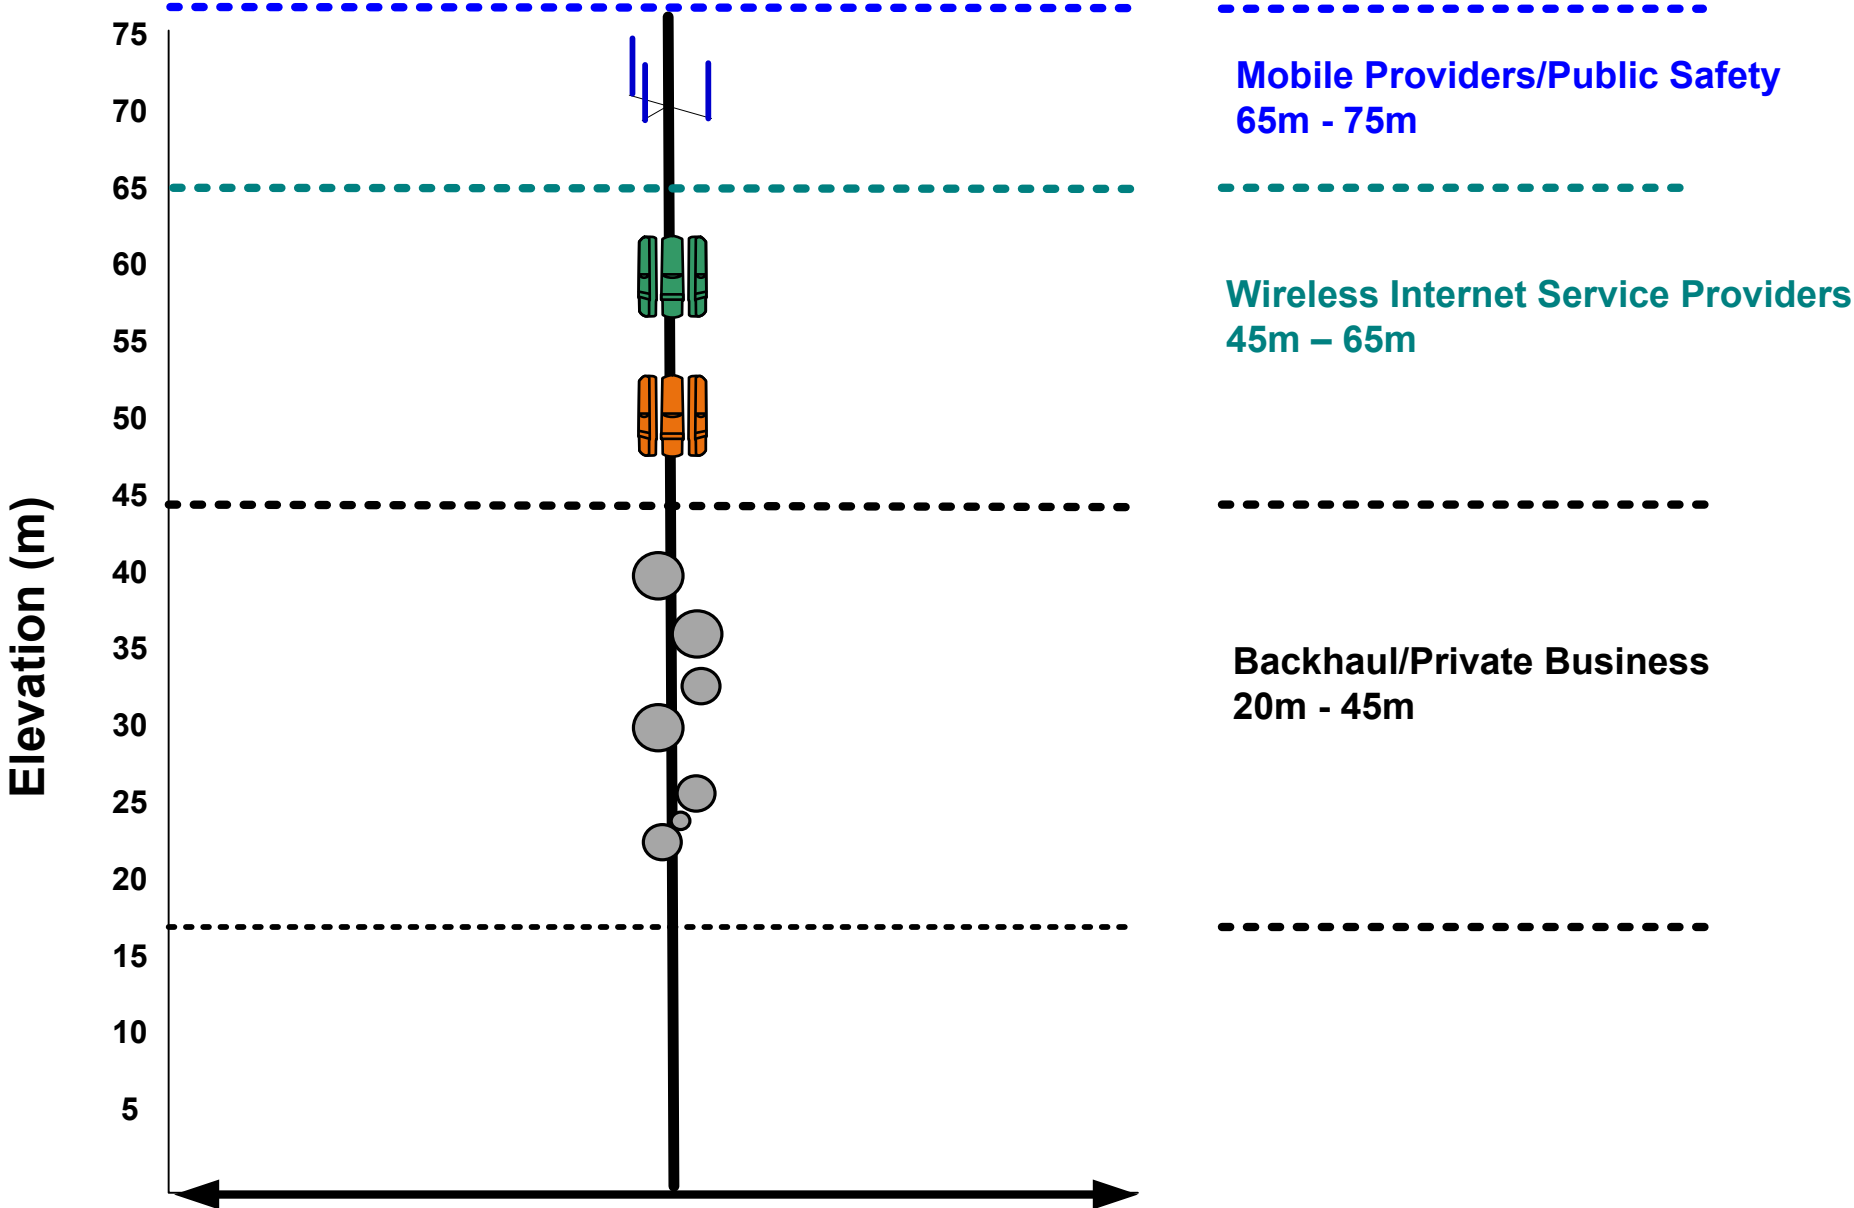

Utility Communications Network

Tier 1 Tower Profile

Tier 1 tower is a guyed CSA approved tower

Tier 2 Tower Profile

Tier 2 tower is a guyed CSA approved tower

TIER 3 TOWER PROFILE