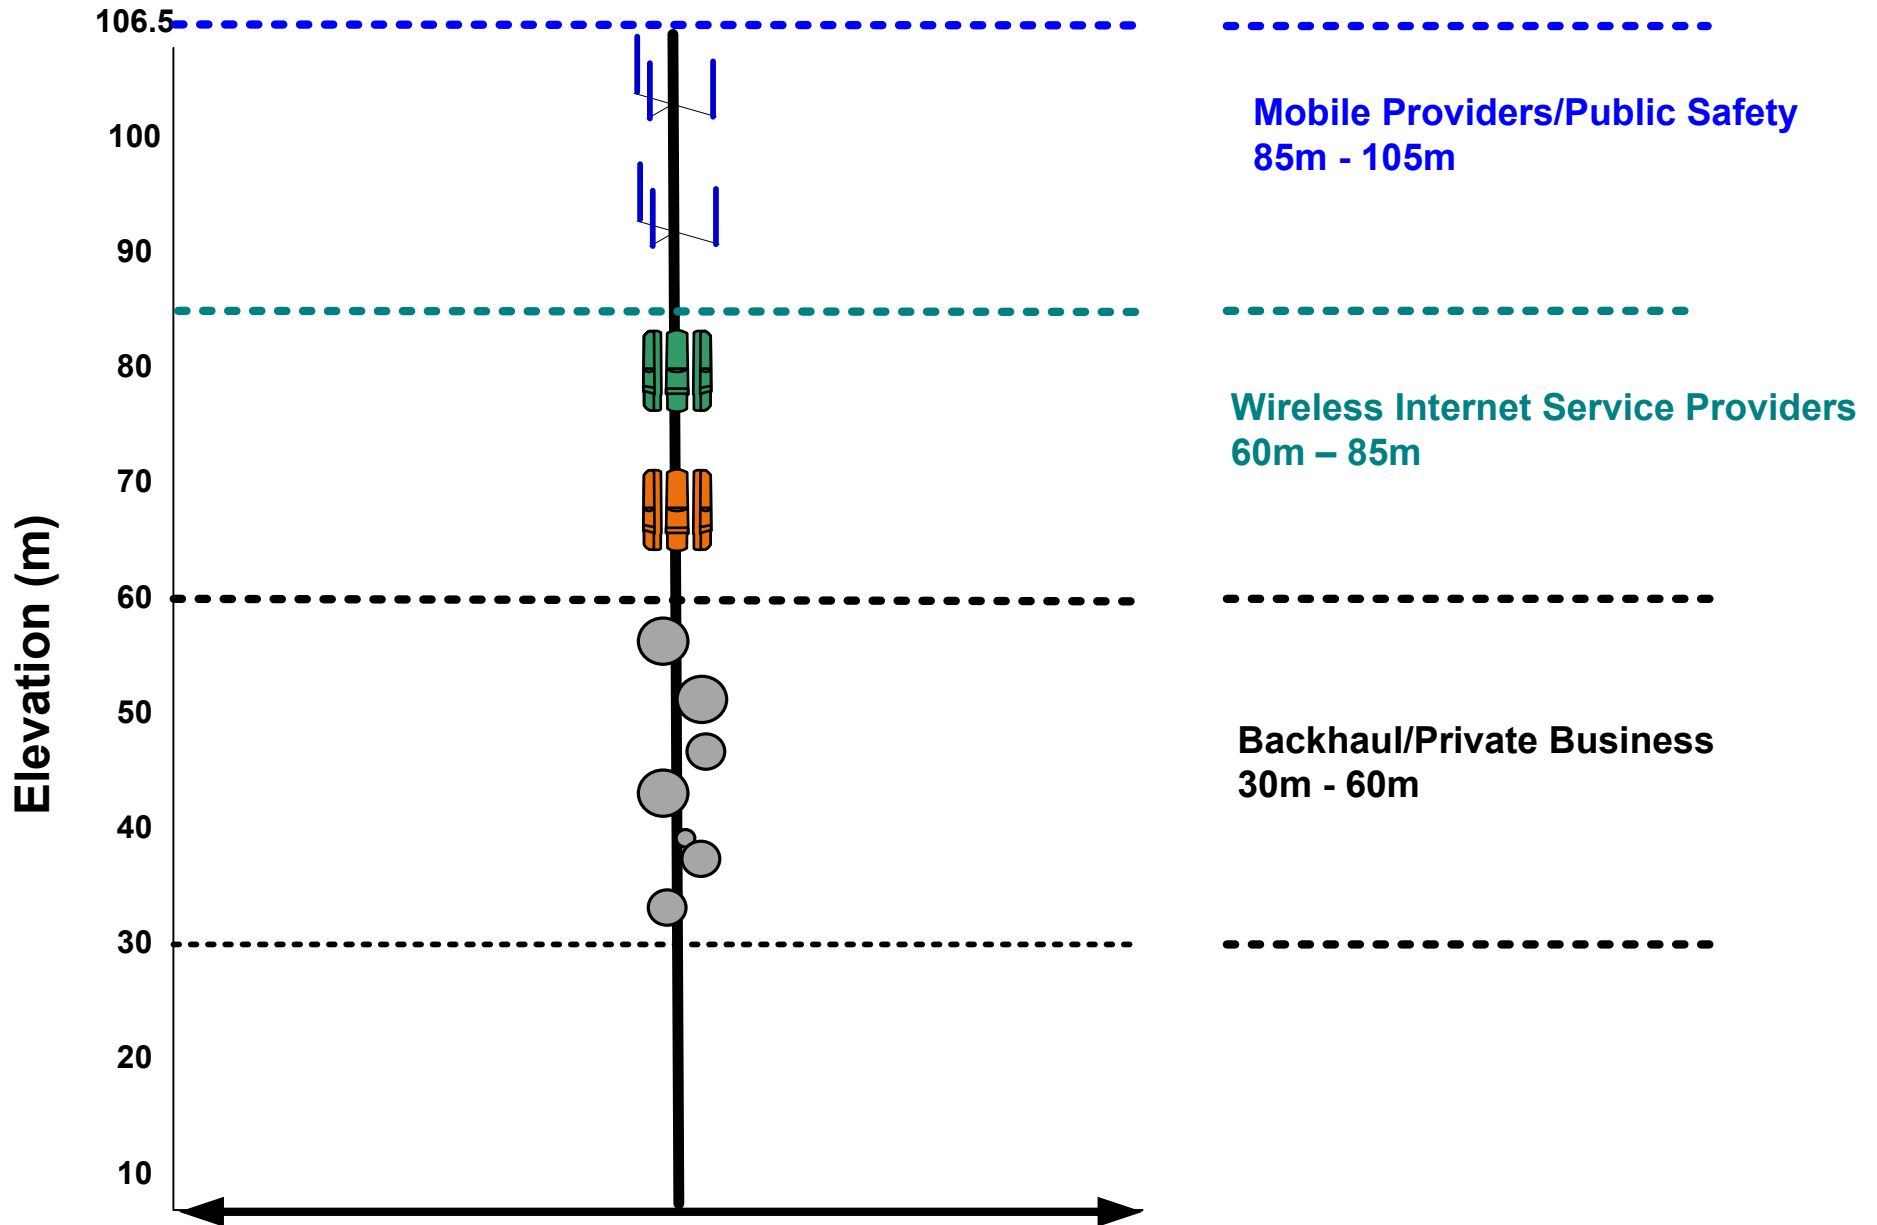

Utility Communications Network

Tier 1 Tower Profile

Tier 1 tower is a guyed CSA approved tower

Tier 2 Tower Profile

Tier 2 tower is a guyed CSA approved tower

TIER 3 TOWER PROFILE