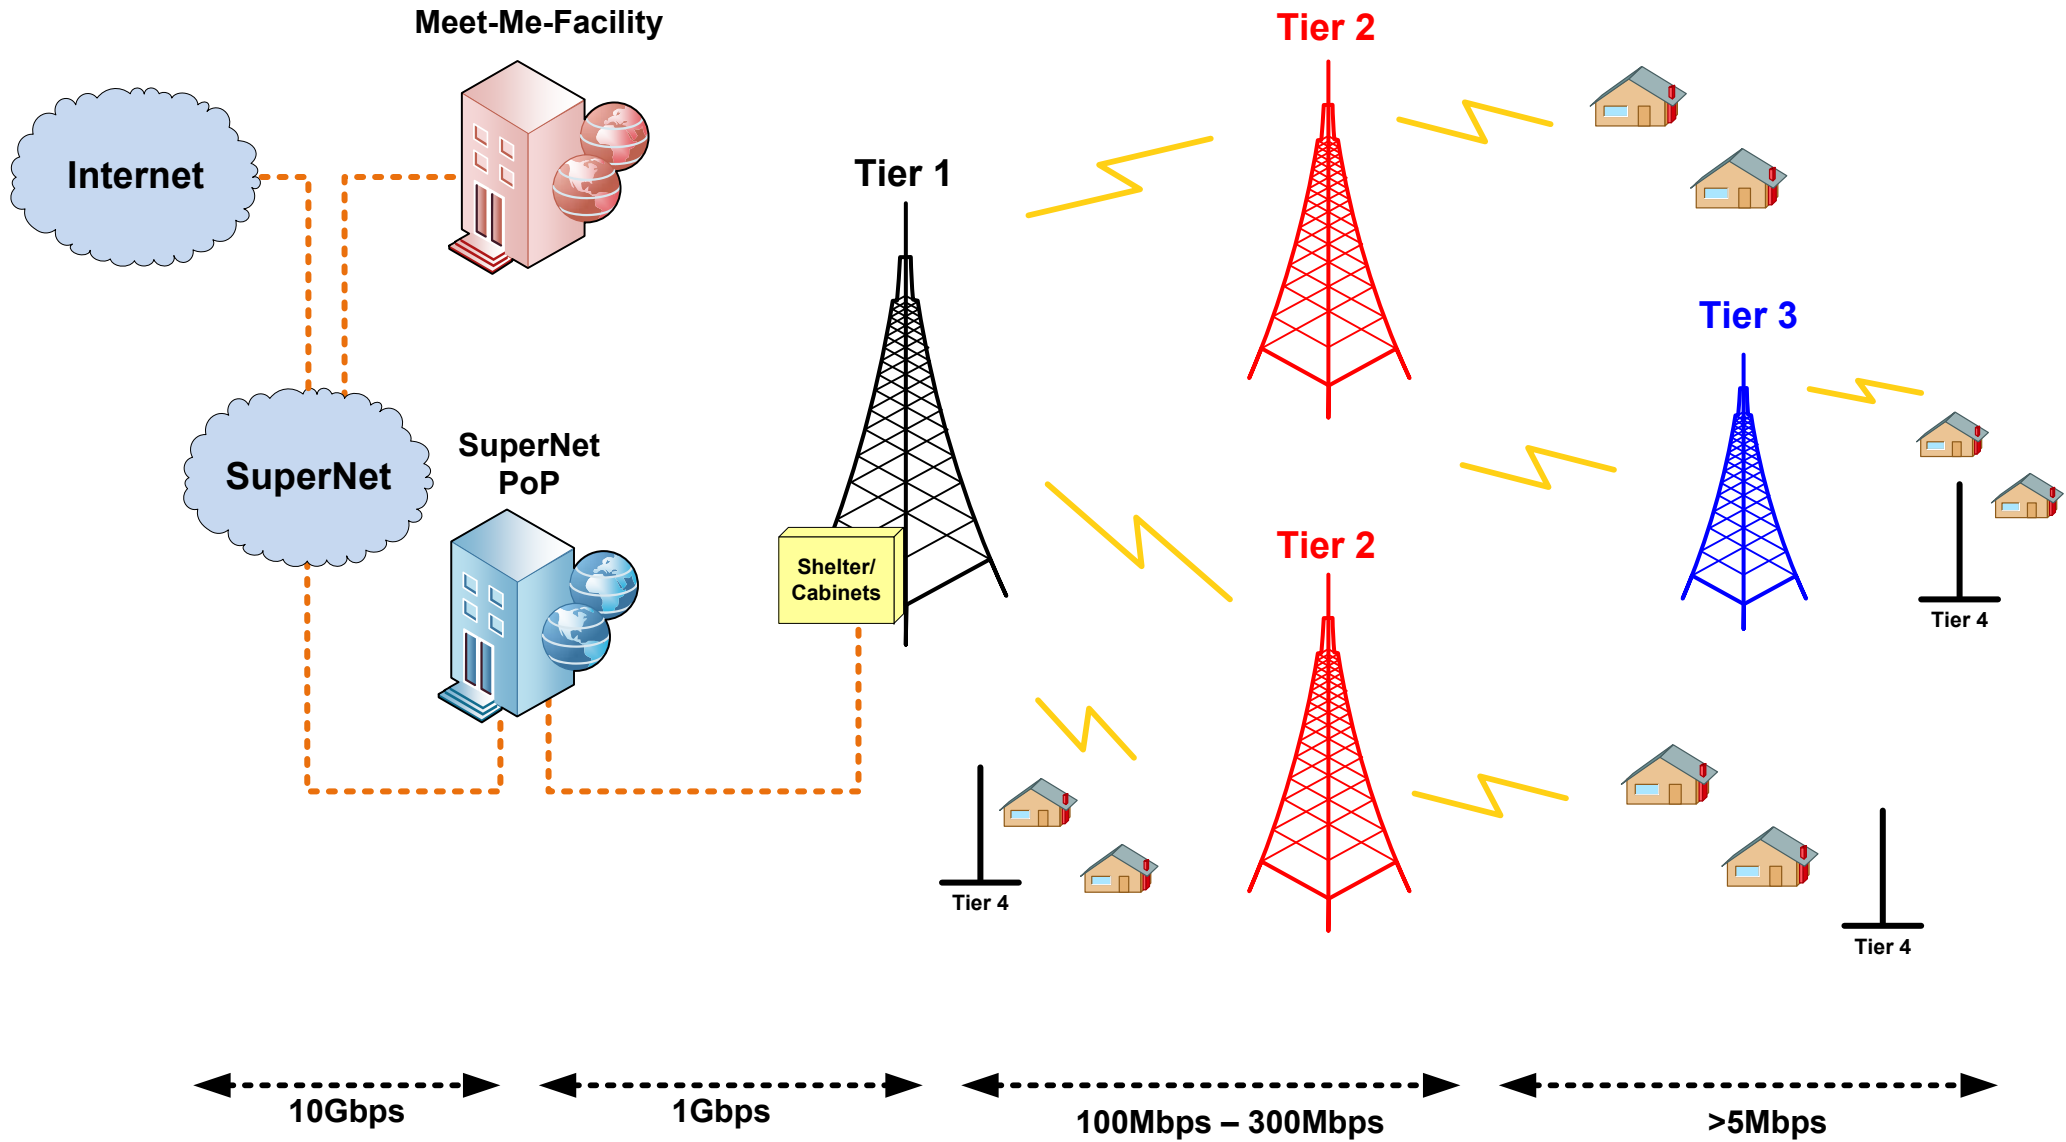

Utility Communications Network

Tier 1 Tower Profile

Tier 1 tower is a guyed CSA approved tower

Tier 2 Tower Profile

Tier 2 tower is a guyed CSA approved tower

TIER 3 TOWER PROFILE